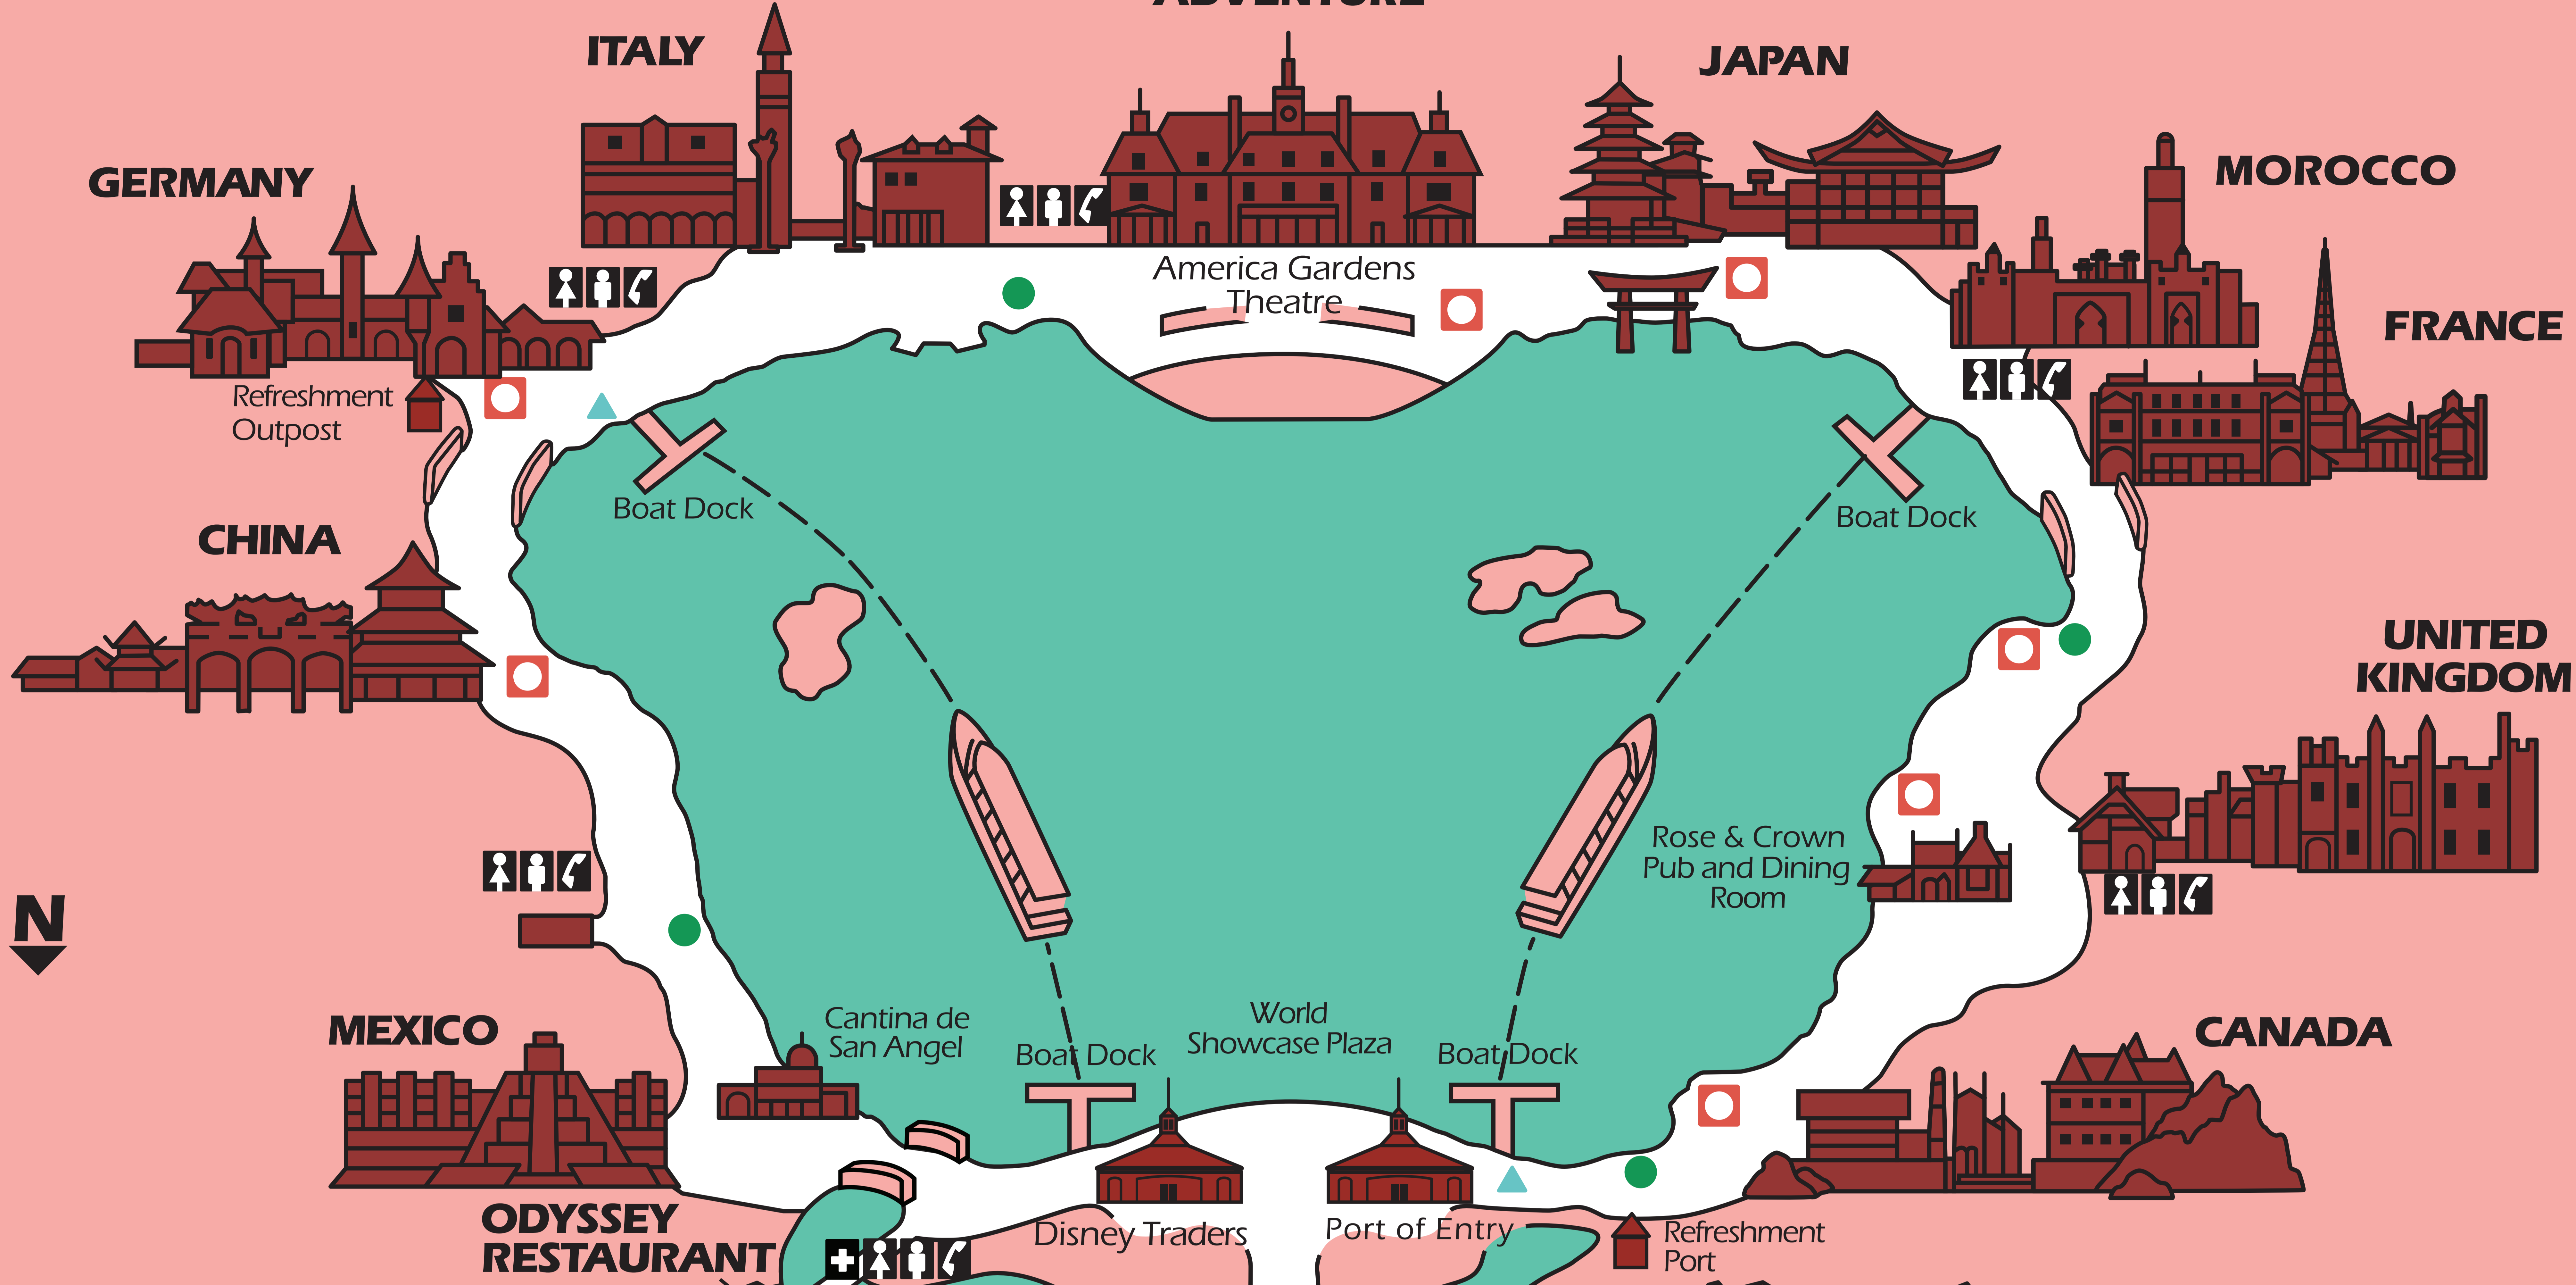

# WORLD SHOWCASE

## THE AMERICAN ADVENTURE

### LEGEND

- WorldKey Information Satellites
- Bus Stops
- Restrooms
- First Aid
- Telephone

- Kodak "Photo Spot" - Symbols indicate prime photo-taking locations
- Pet Care Kennel
- Sun Bank
- Stroller & Wheelchair Rental
- EPCOT Computer Central
- Monorail Station
- Guest Relations
- Group Sales
- Lost & Found/Package Pick up
- Bus Information
- Handicap Parking
- Bus Parking